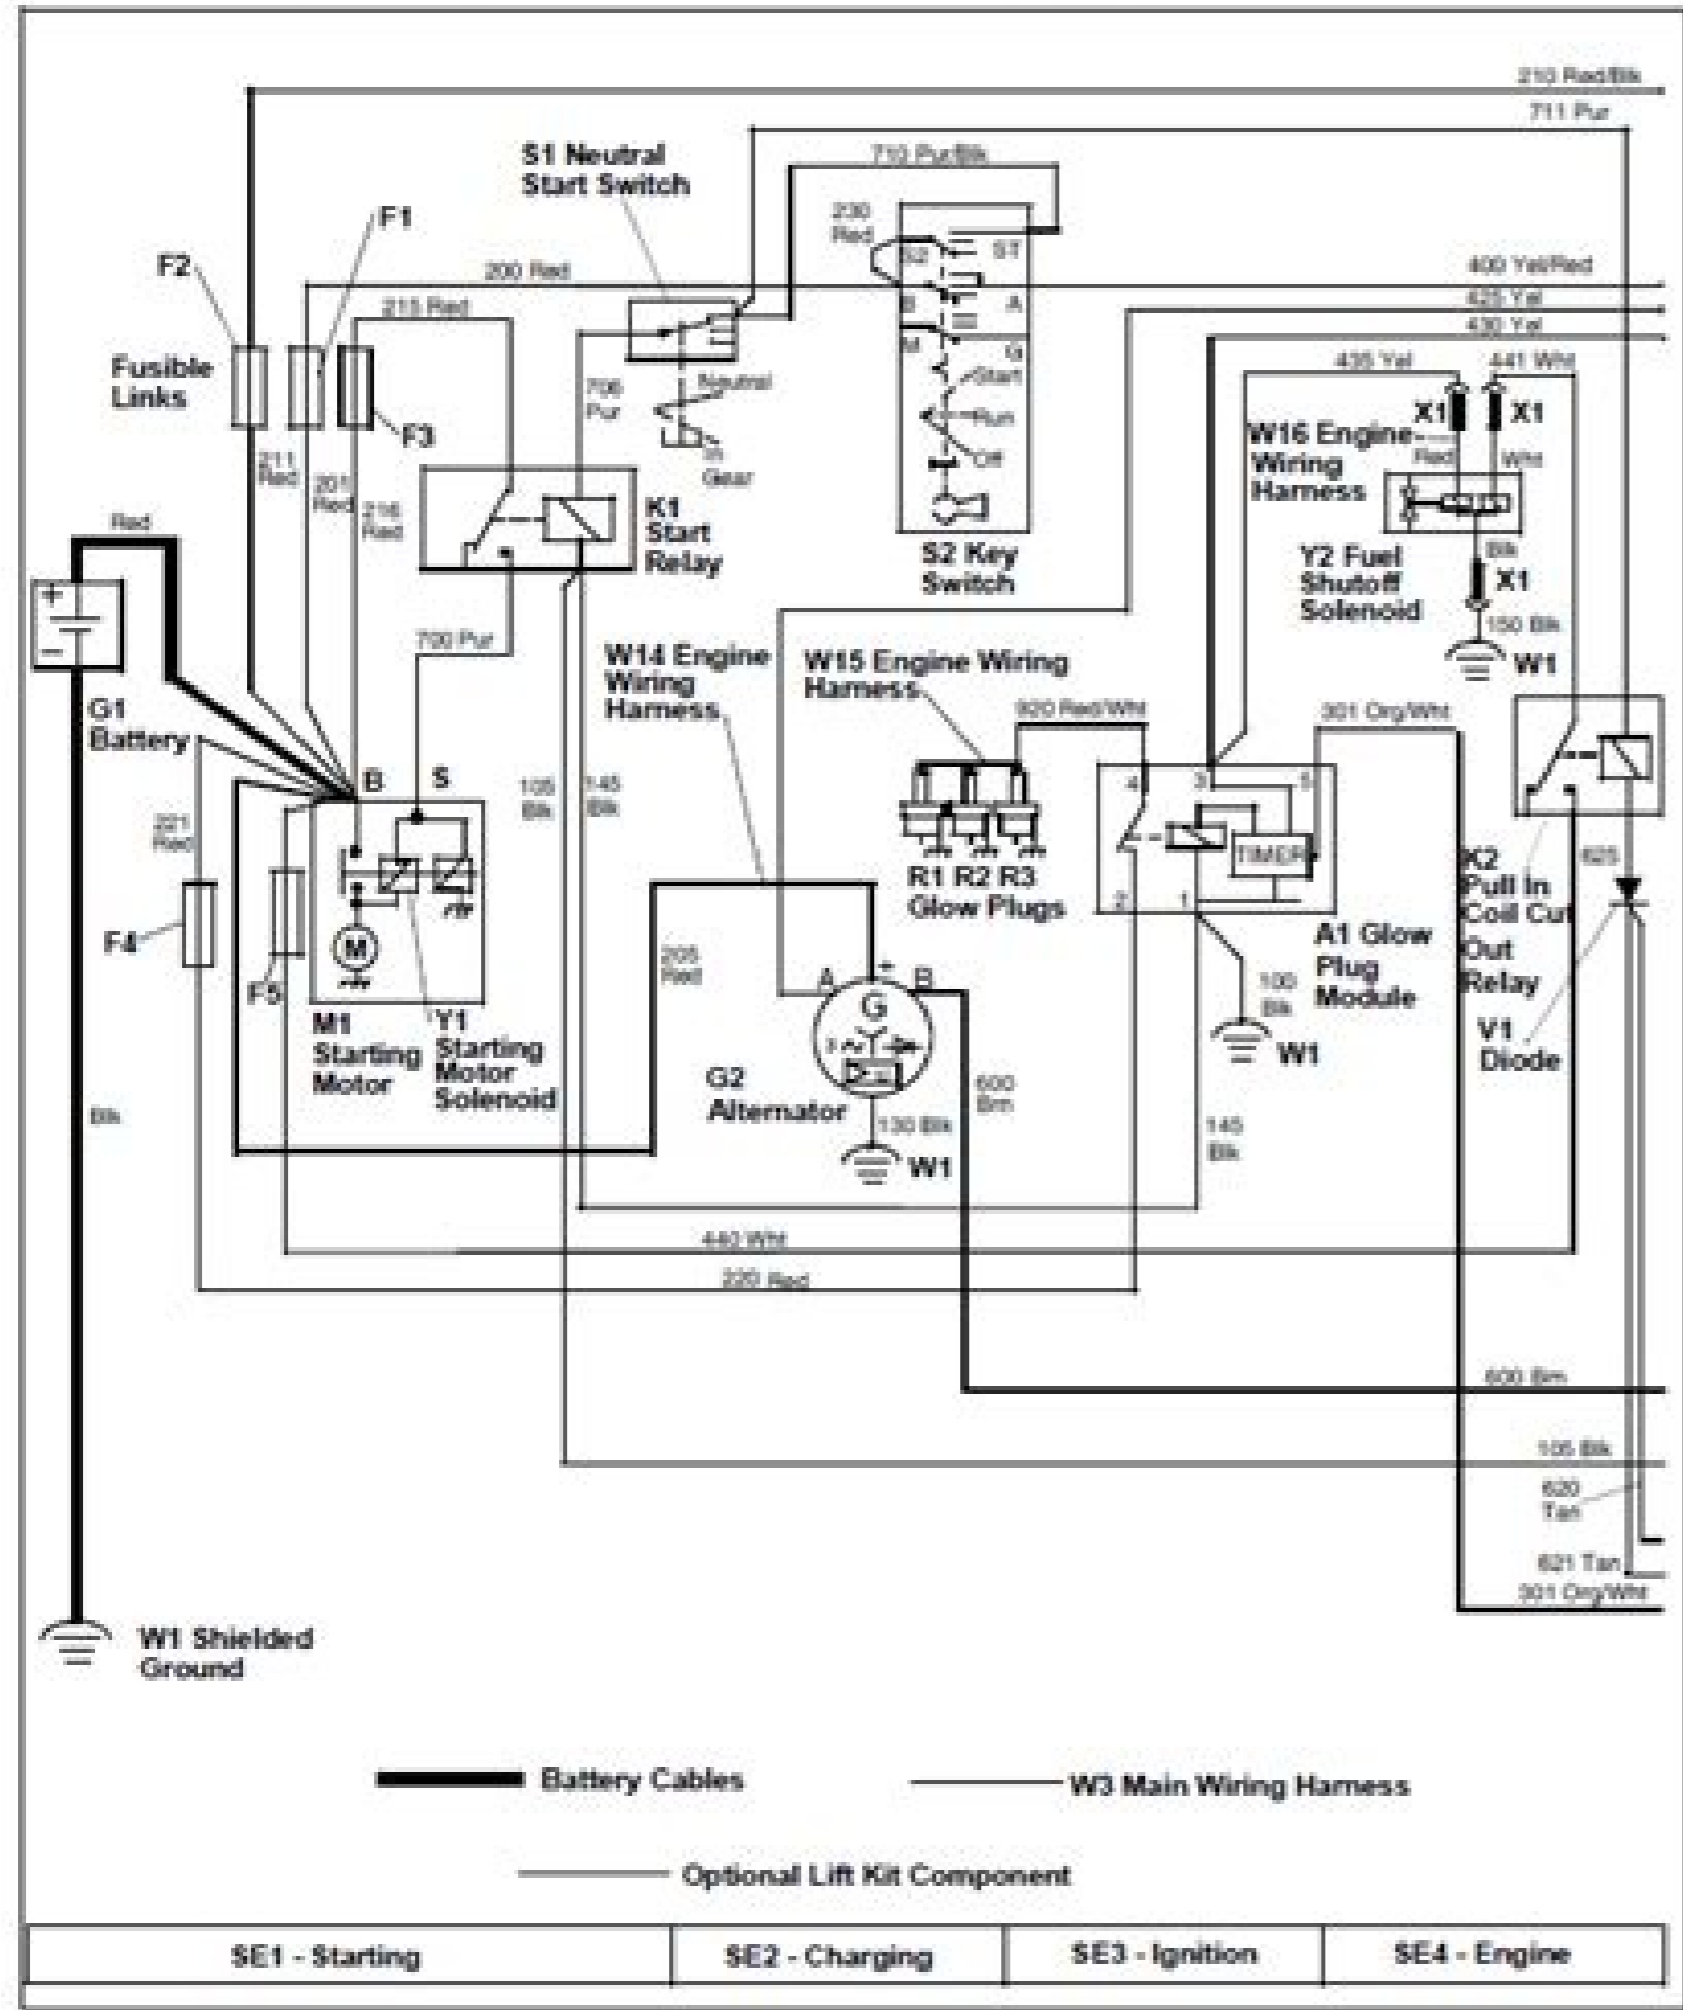

ELECTRICAL SCHEMATICS AND HARNESSES - 6X4 DIESEL

W3 Standard Electrical Schematic - 6X4 Diesel (S/N 003925 - 033000)

W3 Standard Electrical Schematic - 6X4 Diesel (S/N 003925 - 033000) (1 of 2)

Electrical Schematics and Harnesses - 6X4 Diesel - 321

www.buyepc4u.com

ENGINE - FE290D TESTS AND ADJUSTMENTS

Slow Idle Mixture Screw and Speed Adjustments

Reason:

To ensure correct fuel/air mixture and engine is running at correct SLOW idle speed.

Equipment:

- JT05719 Digital Tachometer

Procedure:

1. Park machine safely.
2. Run engine at MEDIUM speed for five minutes to reach operating temperature.

Note: When throttle pedal is released, it takes approximately 30 seconds for engine idle speed to stabilize.

3. Release throttle pedal.

Caution: Avoid Injury! Engine components are HOT. Be careful not to touch, especially the exhaust pipe or muffler, while making adjustments. Wear protective eye glasses and clothing.